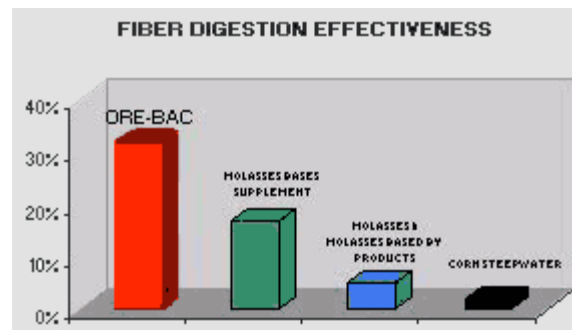

Making History

Searching for the answers in fiber digestion?

Many experts believe that the major break through in beef cow nutrition are continued advancements in fiber digestion, because fiber is such a large part of the cattle's diet and cost. Loomix[®] formulas since their conception have been formulated to maximize fiber digestion and have the research to back it up. Over the years Loomix[®] formulas were fine-tuned to better meet the needs of the modern day herds. During this period, new more sophisticated liquid and dry ingredients also became available. Cattleman's Choice Loomix, LLC was finding new improved results with Loomix[®] and set out to do research to back these results up.

SUMMARY OF ORE-BAC[®] FIBER DIGESTION IMPROVEMENT

1. 52% better than conventional molasses based liquid feed supplements.
2. 43% to 67% better than a selected Enzyme.
3. 22% more than a commercial feed additive.
 - All products digested more fiber than the control.
 - Tested in an independent research facility.
 - Results analyzed at an independent laboratory